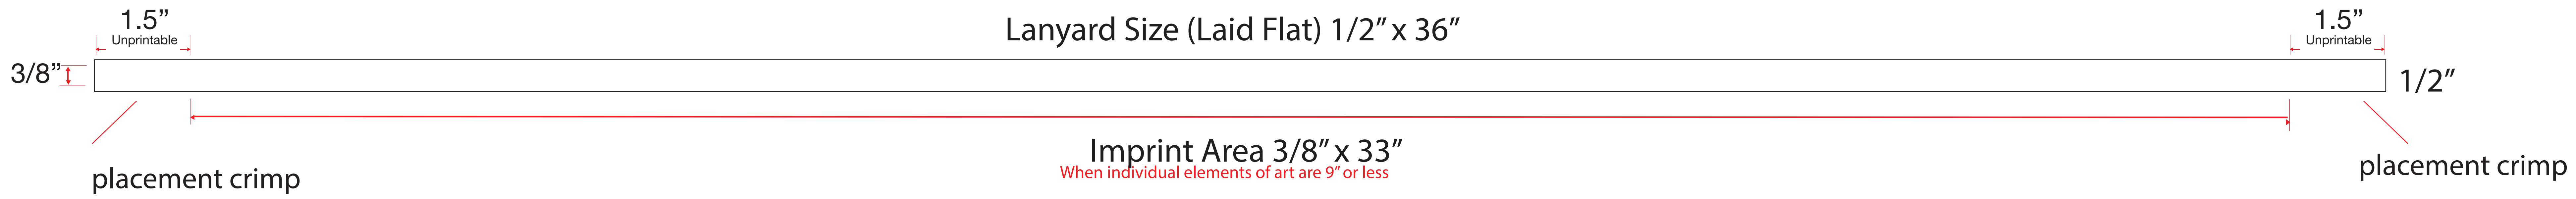

size 100%

**ALMOST THERE: TIME TO PROOF**

Attached please find your original art file you sent to us, as well as your proof to check that we haven't missed anything!

Please always check colors, spelling, font and graphics carefully.

**Please always check colors, spelling, font and graphics carefully**

**Imprint Limitations**

- Step and repeat is possible on 32" of lanyard, when design elements are 9" or less
- For art 9" or more. Repeat is restricted to once on both sides